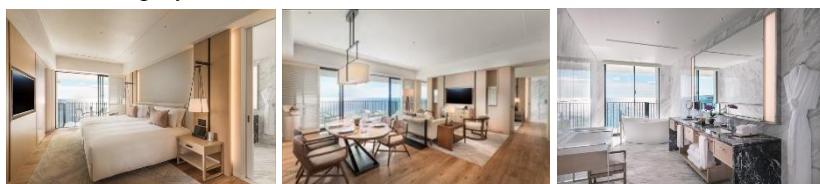

*If you wish to extend your stay for additional days before or after the program, please inquire at the time of booking.

Room Category: Premier Ocean Front

Single Occupancy 432,000 JPY (72,000 JPY per night)

Double Occupancy 432,000 JPY (72,000 JPY per night)

Triple Occupancy 546,000 JPY (91,000 JPY per night)

Room Category: Coral Suite

Single Occupancy 888,000 JPY (148,000 JPY per night)

Double Occupancy 888,000 JPY (148,000 JPY per night)