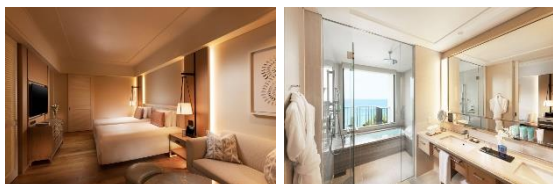

*If you wish to extend your stay for additional days before or after the program, please inquire at the time of booking.

Room Category: Premier Ocean Front

Single Occupancy 432,000 JPY (72,000 JPY per night)

Double Occupancy 432,000 JPY (72,000 JPY per night)

Triple Occupancy 546,000 JPY (91,000 JPY per night)

Room Category: Coral Suite

Single Occupancy 888,000 JPY (148,000 JPY per night)

Double Occupancy 888,000 JPY (148,000 JPY per night)